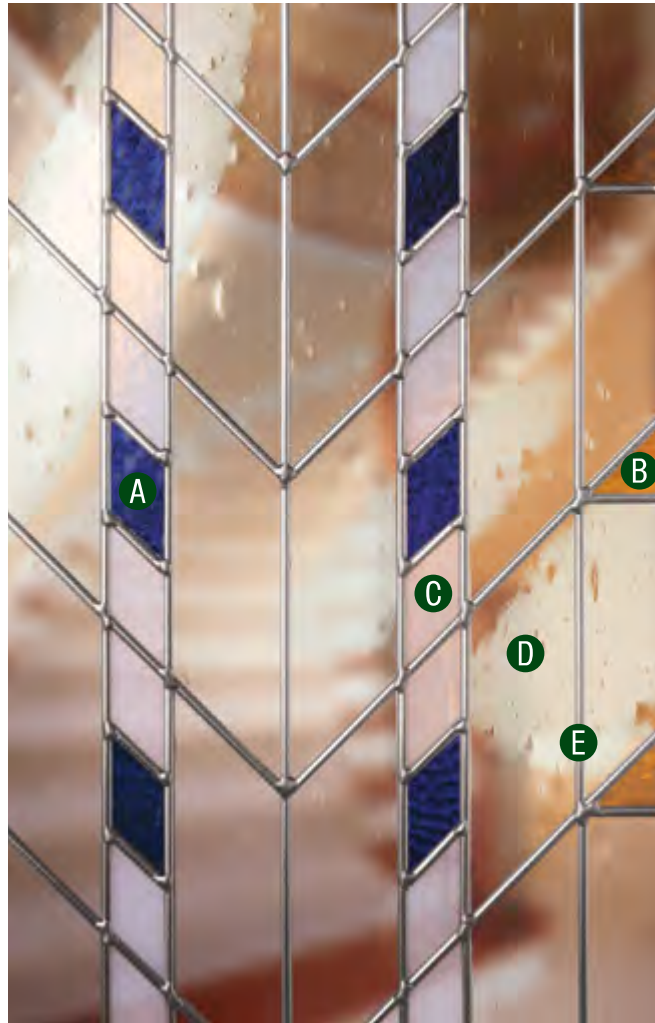

Available Glass Shapes

7' & 8' heights also available

See Catalog or Door Builder for complete availability and options

Available Sidelites

**Prairie™**  
Shown in Zinc Caming

PRIVACY RATING SCALE 1-10  
Least private to Most private