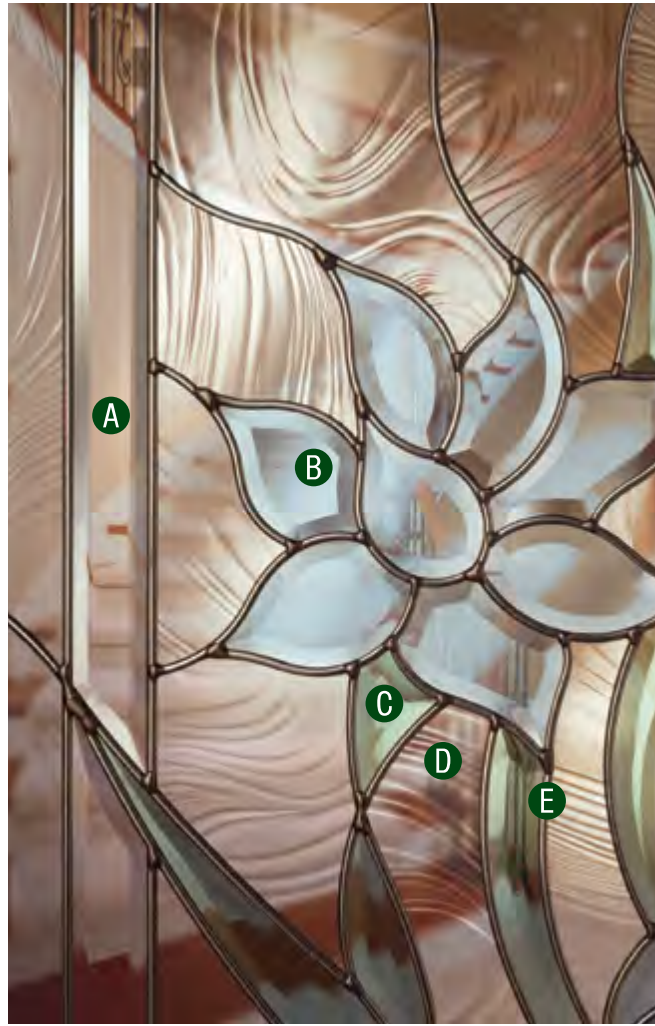

Privacy Rating 9

- A** Hammered
- B** Wrought Iron

Available Glass Shapes

8' heights also available

See Catalog or Door Builder for complete availability and options

Available Sidelites

PRIVACY RATING SCALE 1-10  
Least private to Most private

Privacy Rating 9

- A** Hammered
- B** Wrought Iron

Available Glass Shapes

7' & 8' heights also available

See Catalog or Door Builder for complete availability and options

Available Sidelites

Transom also available

**Sweet Iris™**  
Shown in Zinc Caming

PRIVACY RATING SCALE 1-10  
Least private to Most private

Privacy Rating 5

- A** Clear Bevel
- B** Blue Bevel
- C** Green Bevel
- D** Clear Texture
- E** Zinc Caming