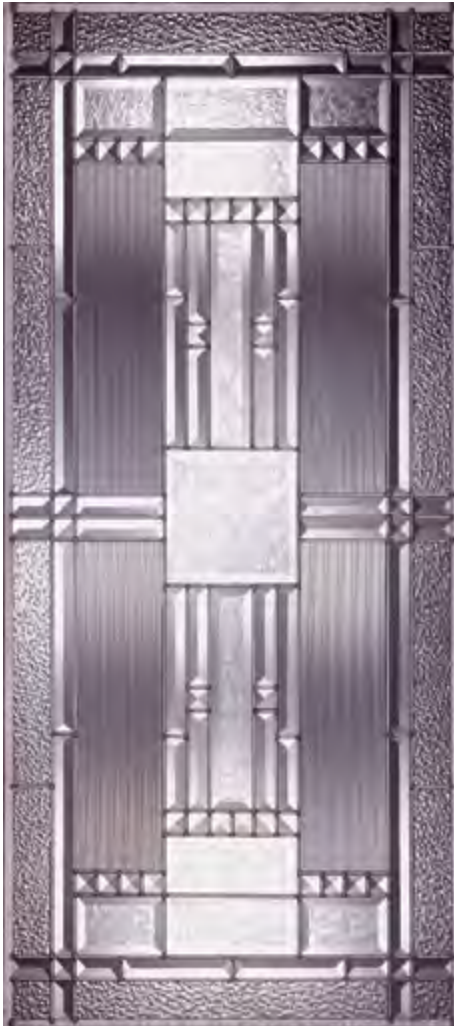

Preston®
Shown in Zinc Caming
Also available in Patina Caming