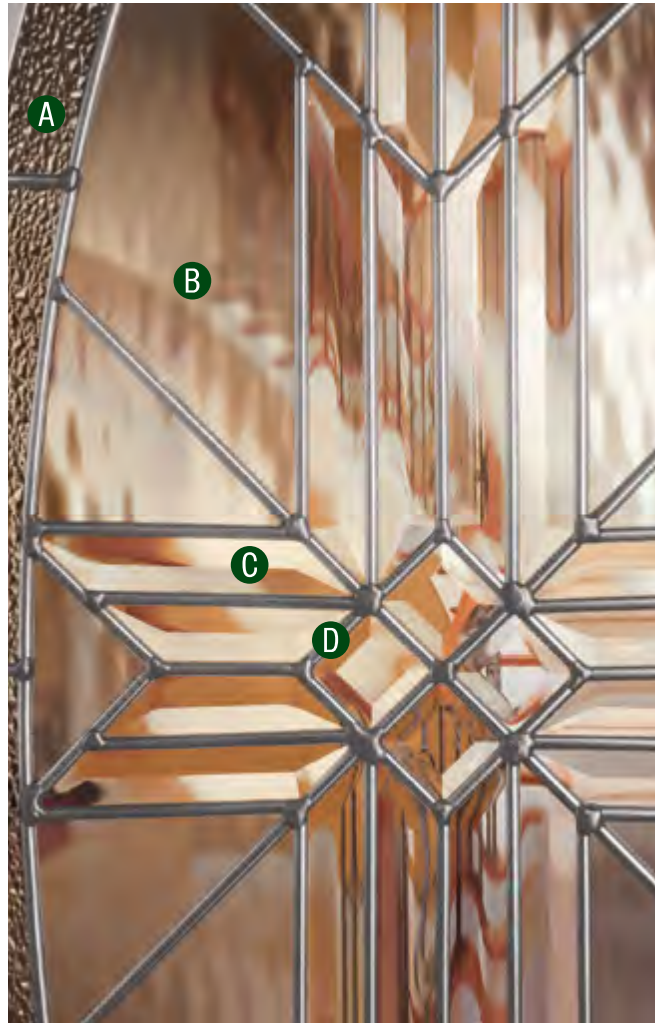

Brilliant Star™
Shown in Zinc Caming
Also available in Patina Caming