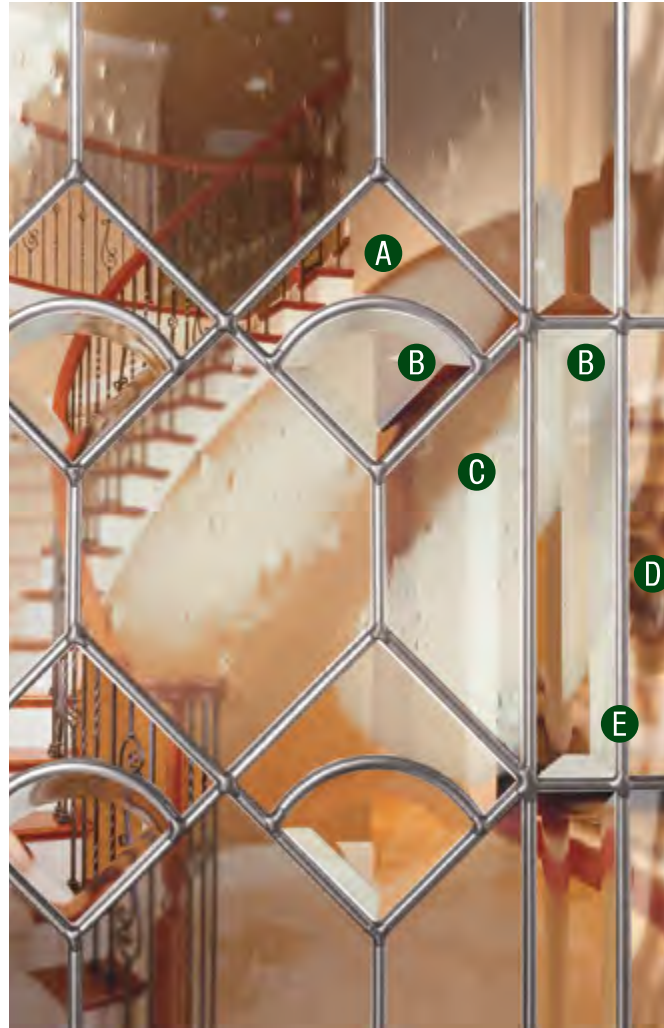

Available Glass Shapes

7' & 8' heights also available

See Catalog or Door Builder for complete availability and options

Available Sidelites

**Vandalia™**  
Shown in Zinc Caming

PRIVACY RATING SCALE 1-10  
Least private to Most private

Privacy Rating 5

- A** Clear
- B** Clear Bevel
- C** Seedy
- D** Clear Ripple Wave
- E** Zinc Caming

Available Glass Shapes

7' heights also available

See Catalog or Door Builder for  
complete availability and options