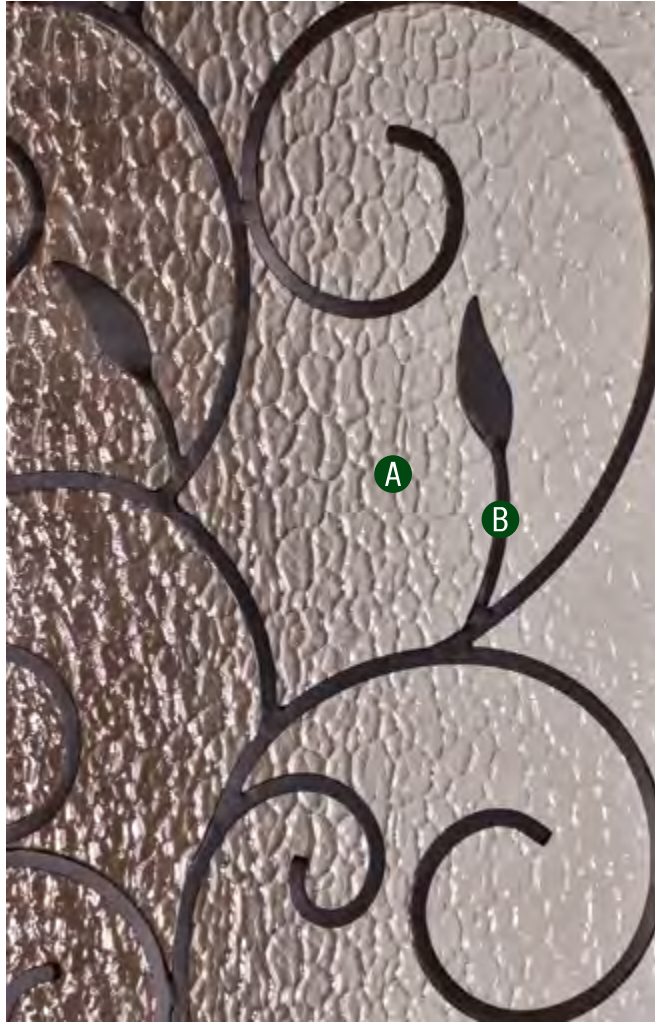

Privacy Rating 6

- A** Granite
- B** Clear Ripple Wave
- C** Clear Bevel
- D** Zinc Caming

Available Glass Shapes

See Catalog or Door Builder for complete availability and options

Available Sidelites

PRIVACY RATING SCALE 1-10  
Least private to Most private