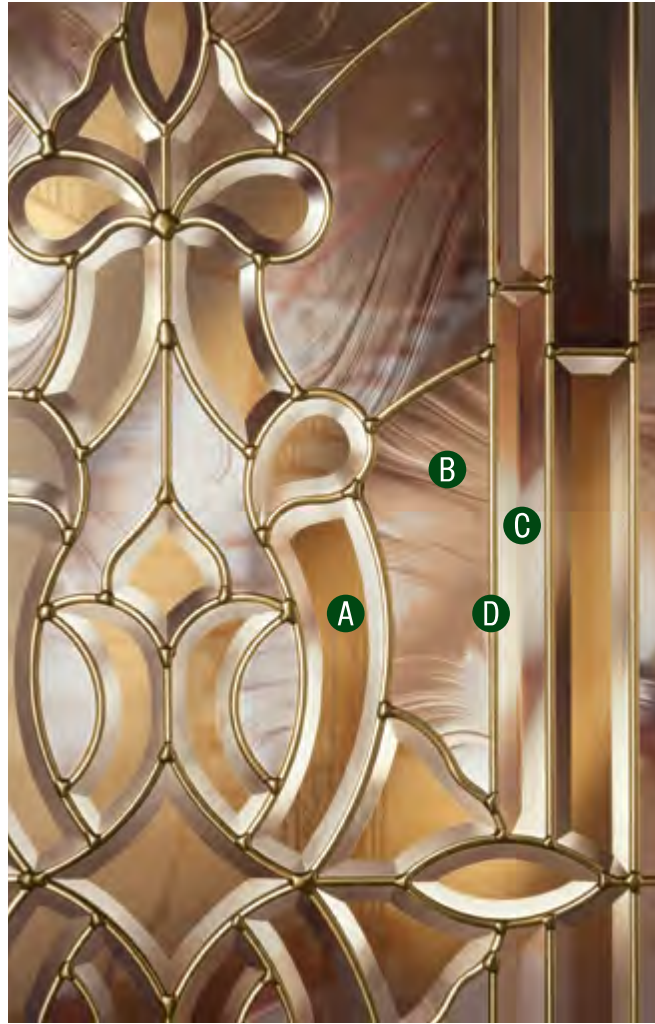

# GLASS DETAILS

**Silverdale**<sup>®</sup>  
Shown in Brass Caming  
Also available in Patina & Zinc Caming

PRIVACY RATING SCALE 1-10  
Least private to Most private

Privacy Rating 7

- A** Bronze Reflective Bevel
- B** Gray Texture
- C** Clear Bevel
- D** Brass Caming