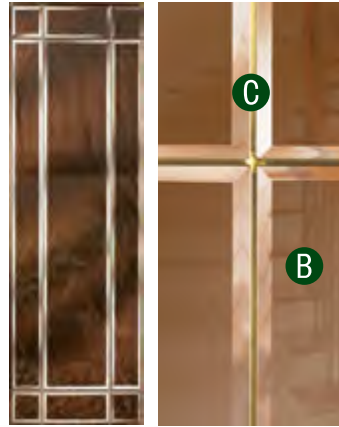

9-Lite Reflective
Bronze Bevel
Privacy Rating 3