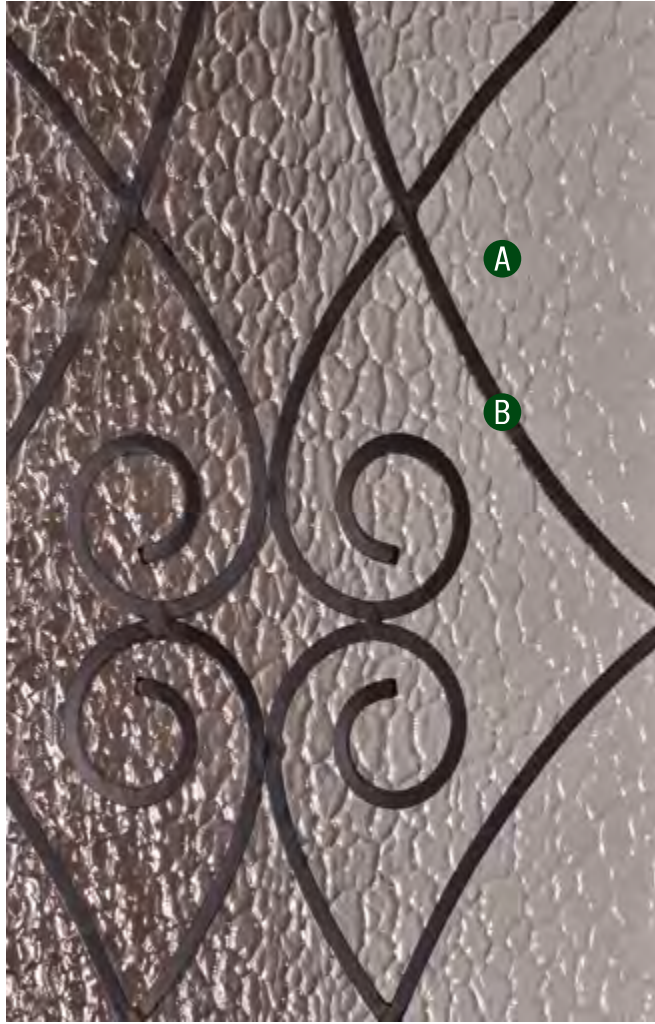

Privacy Rating 9

- A** Hammered
- B** Wrought Iron

Available Glass Shapes

8' heights also available

See Catalog or Door Builder for complete availability and options

Available Sidelites

PRIVACY RATING SCALE 1-10  
Least private to Most private