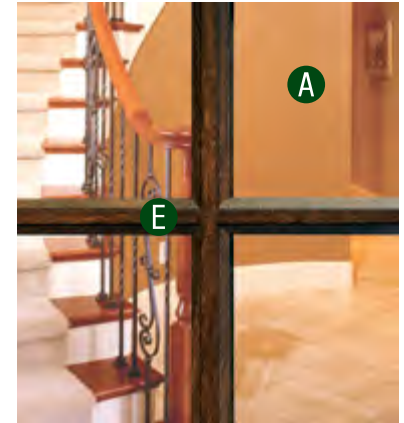

## Clear Glass, Internal Grille & Mini Blinds

Clear Glass

A

Mini Blinds

B

PRIVACY RATING SCALE 1-10  
Least private to Most private

Privacy Rating 1

- A** Clear
- B** Mini Blinds
- C** Internal Grille - Contour
- D** Internal Grille - Flat Bar
- E** Simulated Divided Lite (SDL)

15-Lite Internal Grille

A

C

3/4" Contour Profile

A

D

5/8" Flat Bar Profile

A

E

Simulated Divided Lite (SDL)

**Clear Glass & Internal Grille (Low-E)**  
Available Glass Shapes

See Catalog or Door Builder for complete availability and options

Available Sidelites  
Transoms also available

**Mini Blinds**  
Available Glass Shapes

Available Sidelites

**Simulated Divided Lites**  
Available Glass Shapes

Available Sidelites

\* Internal Grille only  
\*\* Clear Glass only