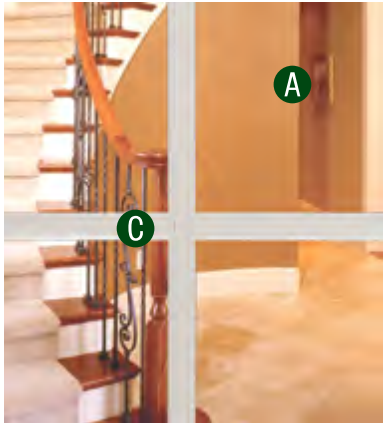

15-Lite Internal Grille

A

C