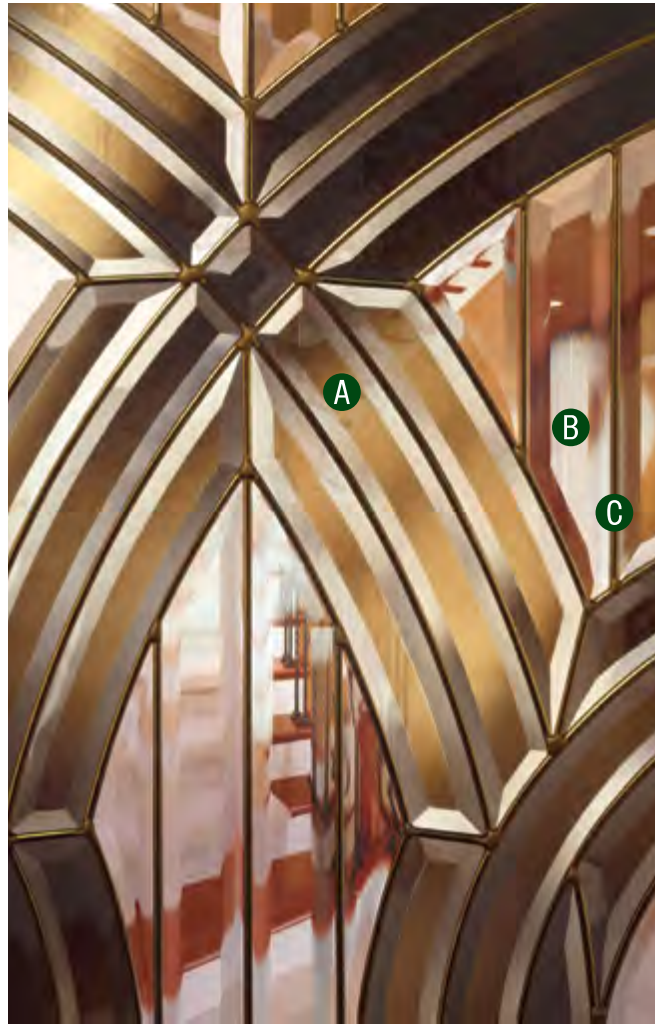

This collection is made up of Textured Glass. Bubbles, swirls, and lines are part of the unique characteristic of this glass type. They will vary in shape, size, and location throughout the glass pattern giving this glass collection a truly unique and inspiring classic look and design.

Available Glass Shapes

Available Sidelites

See Catalog or Door Builder for complete availability and options

PRIVACY RATING SCALE 1-10  
Least private to Most private

Privacy Rating 5

- A** Bronze Reflective Bevel
- B** Clear Bevel
- C** Brass Caming