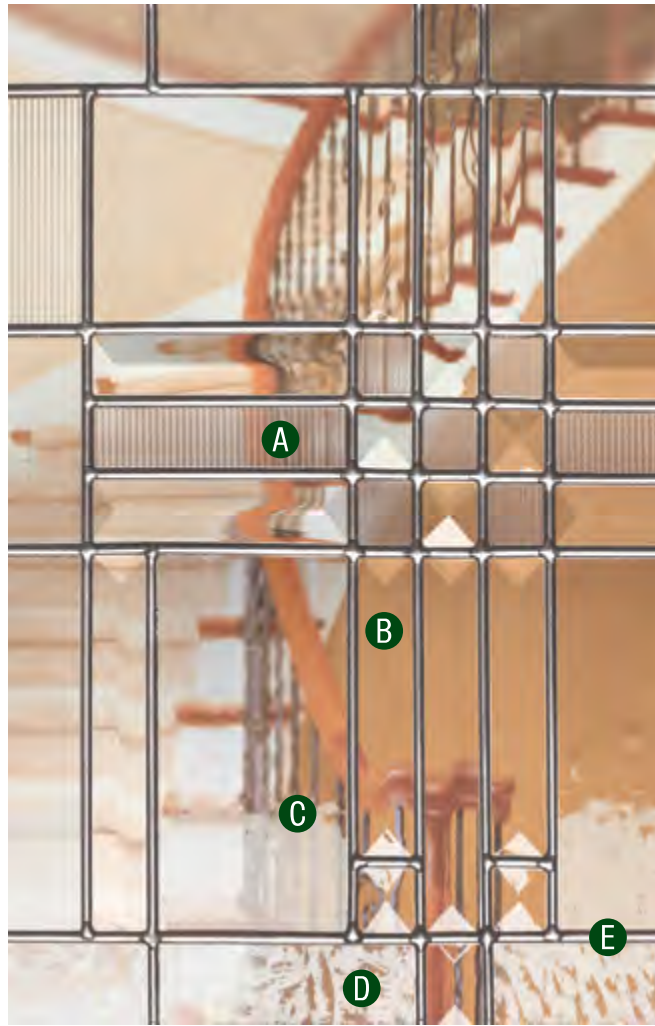

Privacy Rating 7

- A** Clear Bevel
- B** Glue Chip
- C** Zinc Caming

Available Glass Shapes

7' & 8' heights also available

See Catalog or Door Builder for complete availability and options

Available Sidelites

Transoms also available

PRIVACY RATING SCALE 1-10  
Least private to Most private

Privacy Rating 6

- A** Fluted
- B** Clear Bevel
- C** Seedy
- D** Glue Chip
- E** Zinc Caming
- F** Amber

Monroe™ with Amber Glass