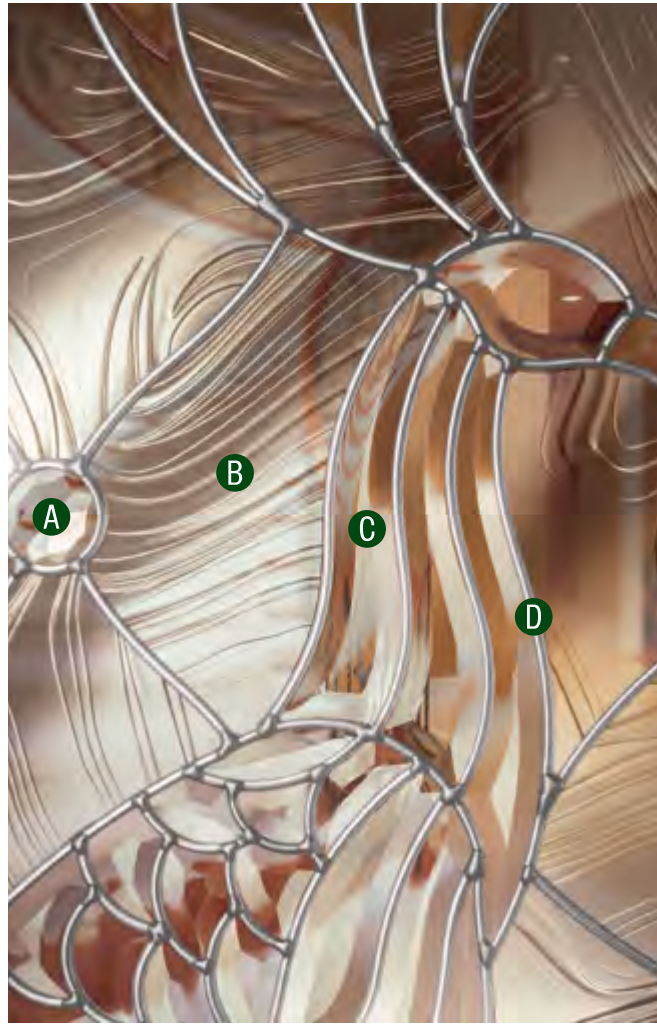

Available Glass Shapes

7' & 8' heights also available

See Catalog or Door Builder for complete availability and options

Available Sidelites

**Vandalia™**  
Shown in Zinc Caming

PRIVACY RATING SCALE 1-10  
Least private to Most private

Privacy Rating 5

- A** Clear
- B** Clear Bevel
- C** Seedy
- D** Clear Ripple Wave
- E** Zinc Caming

Available Glass Shapes

7' heights also available

See Catalog or Door Builder for  
complete availability and options

Available Sidelites

PRIVACY RATING SCALE 1-10  
Least private to Most private

Privacy Rating 6

- A** Jewel
- B** Clear Texture
- C** Clear Bevel
- D** Zinc Caming

This collection is made up of Textured Glass. Bubbles, swirls, and lines are part of the unique characteristic of this glass type. They will vary in shape, size, and location throughout the glass pattern giving this glass collection a truly unique and inspiring classic look and design.