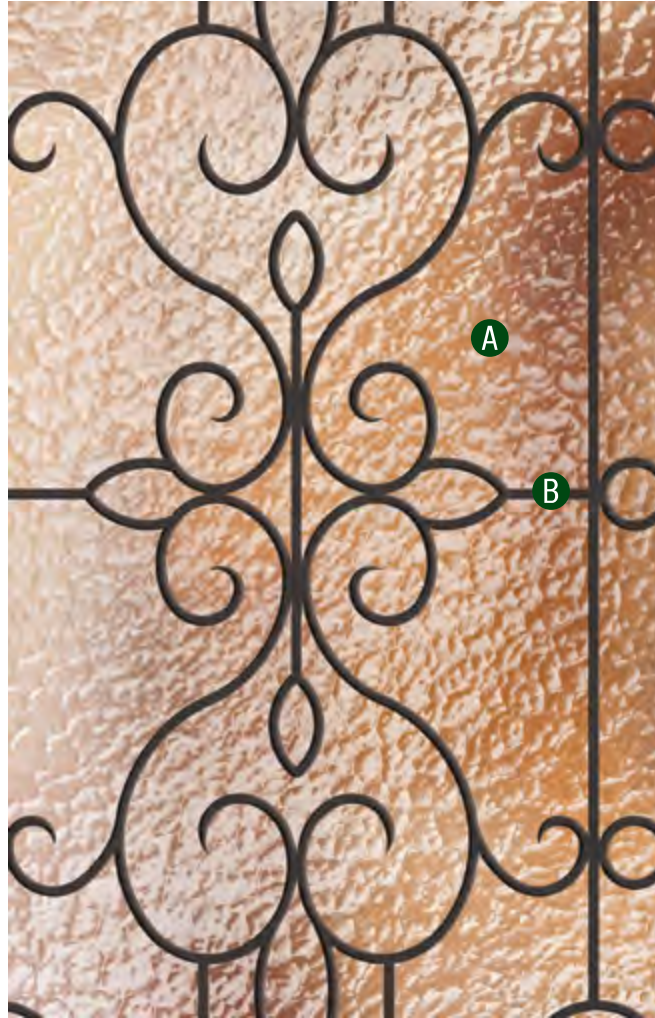

Privacy Rating 9

- A** Hammered
- B** Wrought Iron

Available Glass Shapes

8' heights also available

See Catalog or Door Builder for complete availability and options

Available Sidelites

PRIVACY RATING SCALE 1-10  
Least private to Most private