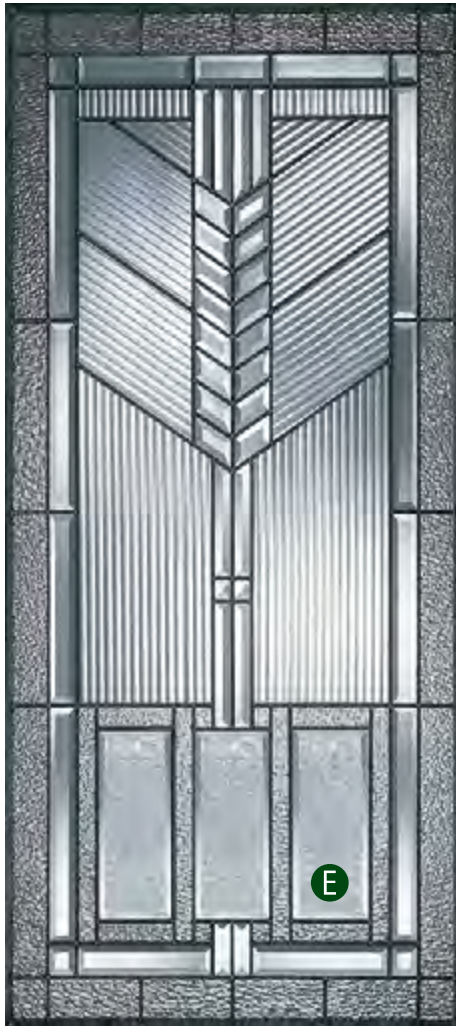

Available Glass Shapes

7' & 8' heights also available

See Catalog or Door Builder for complete availability and options

Available Sidelites

Transoms also available

PRIVACY RATING SCALE 1-10  
Least private to Most private