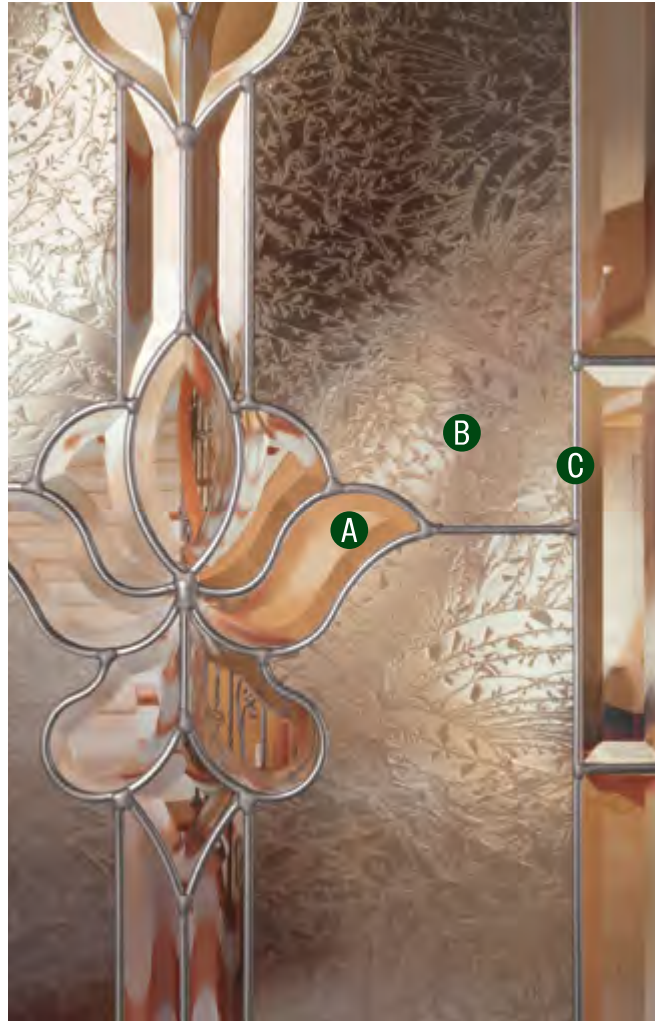

Medina®
Shown in Zinc Caming
Also available in Brass Caming