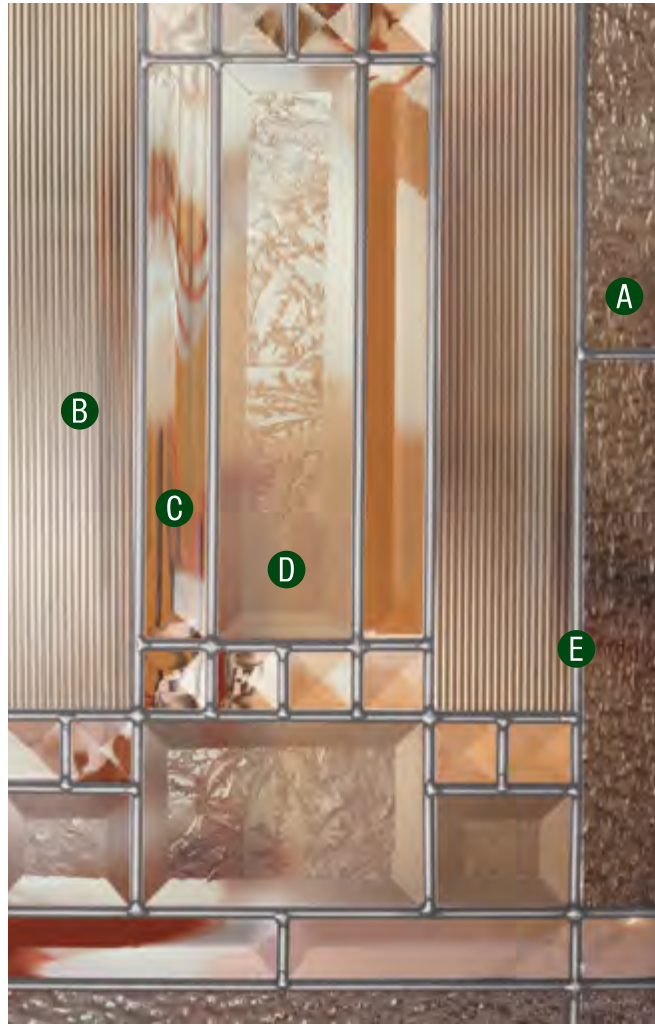

Available Glass Shapes

7' & 8' heights also available

See Catalog or Door Builder for complete availability and options

Available Sidelites

Transoms also available

**Preston®**  
Shown in Zinc Caming  
Also available in Patina Caming

Patina

PRIVACY RATING SCALE 1-10  
Least private to Most private

Privacy Rating 7

- A** Granite
- B** Fluted
- C** Clear Bevel
- D** Glue Chip Bevel
- E** Zinc Caming

Available Glass Shapes

7' & 8' heights also available